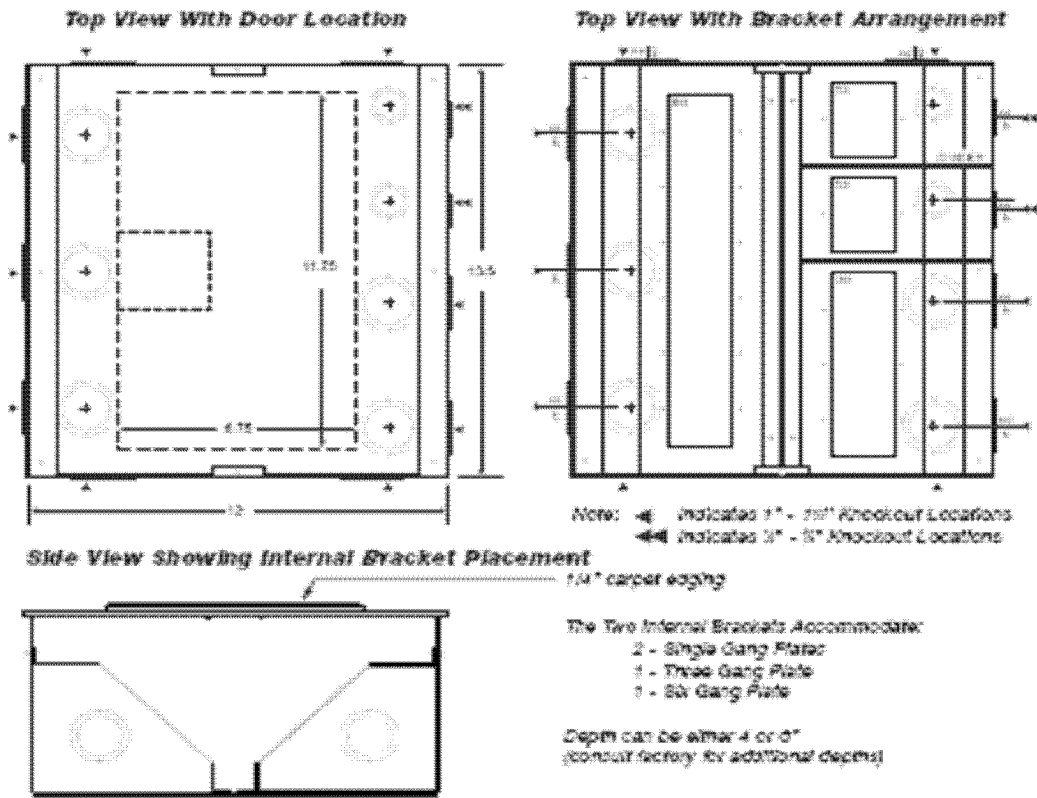

- Temporary construction cover included
- Choose floor box (correct depth) and cover type for complete assembly
- Add convenient RCI wall plates for total package
- Fold back cable exit
- Lift-off full access door
- UL and CUL Listed
- Installs well in carpet or tile and wood floors

The FL640P Floor Box is designed for churches, auditoriums, conference rooms, boardrooms and all general meeting spaces with raised floors covered with carpet. The assembly handles power, audio, video, and data in one elegant and practical box. The unit is UL and CUL Listed.

The lift-off section of the cover allows full access to internal connector plates and stored cables, and the smaller hinged access door flips back to allow cable exit. When not in use, the cover is completely closed allowing unencumbered travel in the area with only the hand-mitered, elegant carpet edge visible. This low profile edging is 1/4" high and is available in brass or aluminum.

### SPECIFICATIONS:

- Size: Box: 13.5"x 12"x Depth (4" or 6"), Cover: 14"x 12.5"x .125"
- Edging: Height: 1/4"
- Material: Brass or aluminum
- Weight: Box: 20.5 lbs. (approx.) Cover: 10 lbs. (approx.)
- Knockouts: Fourteen: 1" or 1 1/4", Four 1/2" or 3/4"