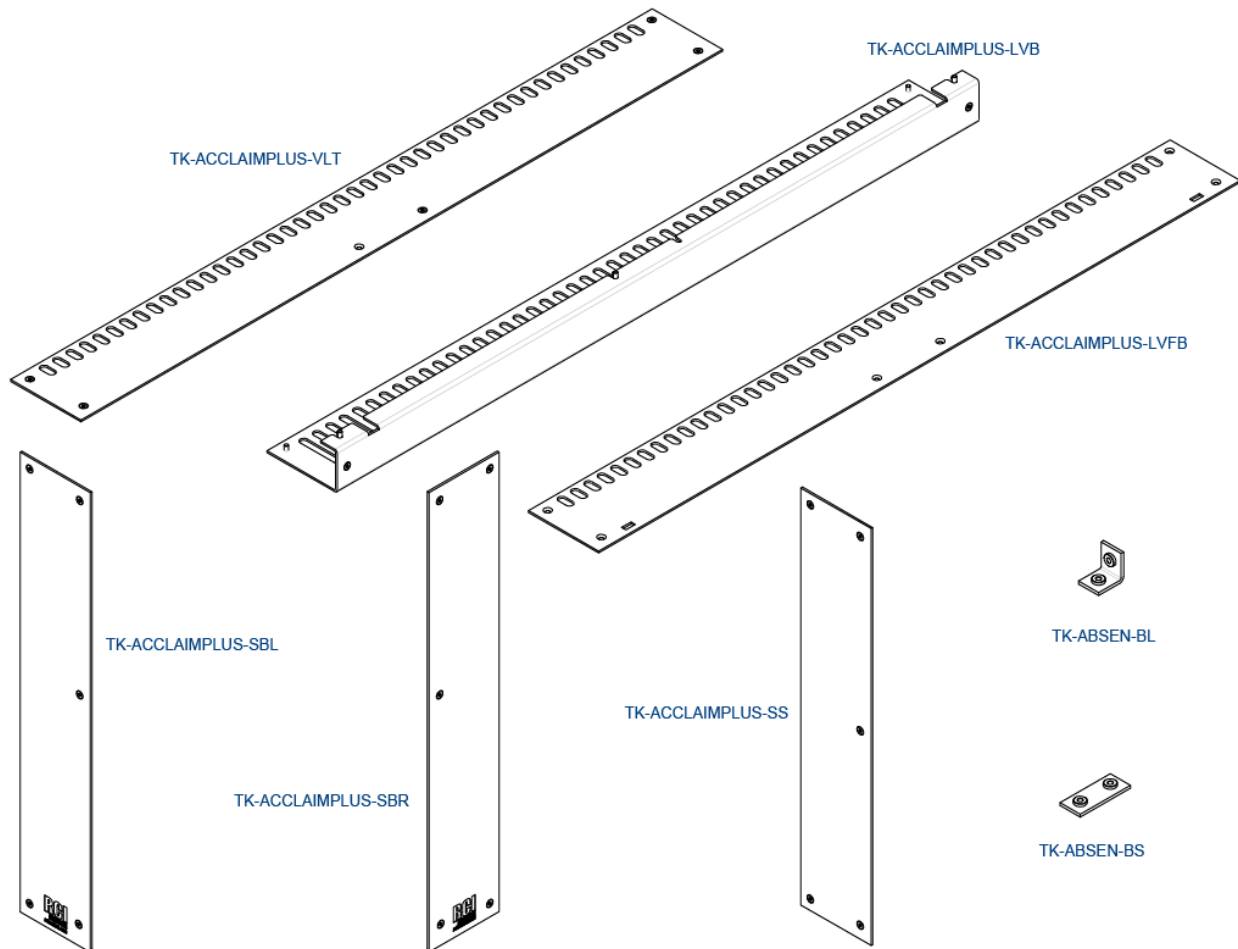

P/N	Description
TK-ABSEN-BL	Corner Bracket, Unfinished, Hardware ..... 0.5"x0.63"x0.63", ≈0.02lb
TK-ABSEN-BS	Splice Bracket, Unfinished, Hardware ..... 0.5"x1.25", ≈0.02lb
TK-ACCLAIMPLUS-LVB	24" Vented Bottom Trim, Cable Tray, Hardware ..... 23.99"x2.63"x1.38", ≈0.550lb
TK-ACCLAIMPLUS-LVFB	24" Vented Bottom Trim, Flat, Hardware ..... 23.99"x2.63", ≈0.132lb
TK-ACCLAIMPLUS-LVT	24" Vented Top Trim, Hardware ..... 23.99"x2.63", ≈0.134lb
TK-ACCLAIM+SS	13" Side Trim, Hardware ..... 13.49"x2.63", ≈0.084lb
TK-ACCLAIM+SBL	15" Bottom Left Side Trim, Hardware ..... 14.88"x2.63"x1.63", ≈0.092lb
TK-ACCLAIM+SBR	15" Bottom Right Side Trim, Hardware ..... 14.88"x2.63"x1.63", ≈0.092lb

All product and company names are trademarks™ or registered® trademarks of their respective holders. Use of them does not imply any affiliation with or endorsement by them.